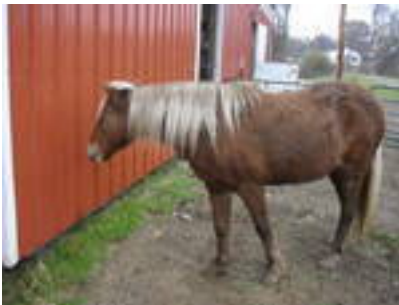

MEMBERSHIP DUES SLASHED IN HALF

FAUNA

CMHR has slashed Membership dues from $25.00 to $12.50. Won't you join us today?

When you become a member of CMHR you will receive a nice welcome packet with a Certificate Of Membership and a few gifts.

The horse pictured at left is Fauna—she is being fostered in Wisconsin. She is 11 years old and is blind in her left eye and has a slight problem with her right eye also. She will be available soon.

Cobwebs are hazardous in a barn. Please be sure to keep the cobwebs knocked down to prevent fire.

TEN IS READY AND WAITING TO BE ADOPTED!

Ten is a two year old big hackney type pony gelding measuring in at 13+ hands high. He is a flashy rich bay color with white socks. This boy is in your face and loving to a fault and helps around the barn. His foster mom says he can be a bit skittish at some things, but once he sees

what scared him he is ok with it and moves on. He is ready to train your way: ride him, drive him, show him; the sky is the limit for Ten. What kind of kid wouldn't want to own a big fancy mover like this?